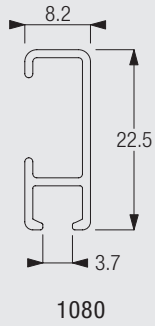

Picture Hanging System

Silent Gliss® 3600

Product Information

- Specially developed picture hanging system for the quick and precise hanging and moving of framed pictures.
- Pictures can be moved vertically or horizontally without re-drilling the wall.
- Suitable for domestic use as well as galleries, schools, banks, offices, etc.
- For pictures weighing up to 10kg.
- Easy wall fixing with specially developed button-fix brackets.
- Standard colours: silver, white, gold, bronze, black or cream.
- Can be bent.

3600

Profile, Bending and Specification Information

Standard radius 200mm

Fitting Information

Bracket 3606 fixing points

Fix invisible snap fastener brackets approx. every 30 - 50cm.

Click on and off snap fastener 3606.

Fitting Options

Direct to wall fixing of snap fastener bracket 3606

Standard Accessories

Standard set

3600	Picture hanging set, containing	3634	Height adjuster	1	
		3637	Cord (ø 1.5mm)	5m	
		3663	Hook	4	

Components

1080	Profile		3604	Corner piece	
3605	End cover		3606	Snap fastener	
3634	Height adjuster		3637	Cord (ø 1.5mm)	
3657	Connecting bridge		3663	Hook	

Useful Measurements

3657	Connecting bridge	
------	-------------------	--