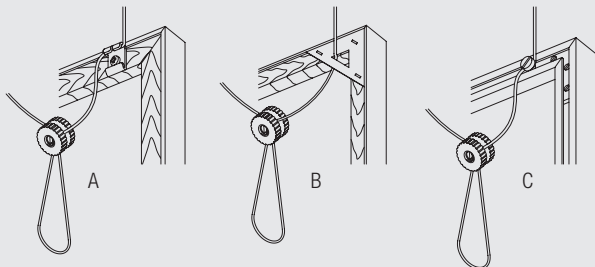

Picture Hanging System

Silent Gliss® 3600

Product Information

- Specially developed picture hanging system for the quick and precise hanging and moving of framed pictures.
- Pictures can be moved vertically or horizontally without re-drilling the wall.
- Suitable for domestic use as well as galleries, schools, banks, offices, etc.
- For pictures weighing up to 10kg.
- Easy wall fixing with specially developed button-fix brackets.
- Standard colours: silver, white, gold, bronze, black or cream.
- Can be bent.

3600

Profile, Bending and Specification Information

Standard radius 200mm

Fitting Information

Bracket 3606 fixing points

Fix invisible snap fastener brackets approx. every 30 - 50cm.

Click on and off snap fastener 3606.

Hanging up of picture with Set 3600

Click-in hooks 3663 as shown on the picture.

A: Fixing cords with hooks 3663
 B and C: Fixing cords by using existing frame hangers
 Adjust and fix cord by turning the plastic screw.

Fitting Options

Direct to wall fixing of snap fastener bracket 3606

Standard Accessories

Standard set

3600	Picture hanging set, containing	3634	Height adjuster	1	
		3637	Cord (ø 1.5mm)	5m	
		3663	Hook	4	

Components