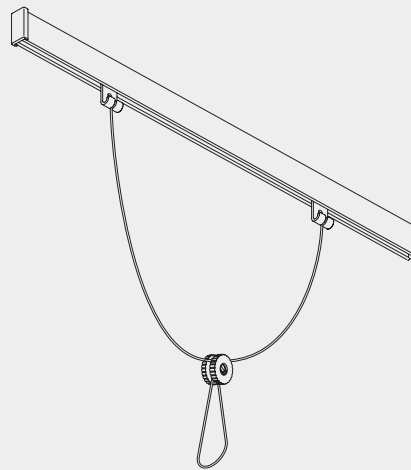

Picture Hanging System

Silent Gliss® 3600

Product Information

- Specially developed picture hanging system for the quick and precise hanging and moving of framed pictures.
- Pictures can be moved vertically or horizontally without re-drilling the wall.
- Suitable for domestic use as well as galleries, schools, banks, offices, etc.
- For pictures weighing up to 10kg.
- Easy wall fixing with specially developed button-fix brackets.
- Standard colours: silver, white, gold, bronze, black or cream.
- Can be bent.

3600

Profile, Bending and Specification Information

Standard radius 200mm

Fitting Information

Bracket 3606 fixing points

Fix invisible snap fastener brackets approx. every 30 - 50cm.

Click on and off snap fastener 3606.

Hanging up of picture with Set 3600

Click-in hooks 3663 as shown on the picture.

A: Fixing cords with hooks 3663
 B and C: Fixing cords by using existing frame hangers
 Adjust and fix cord by turning the plastic screw.

1080	Profile		3604	Corner piece	
3605	End cover		3606	Snap fastener	
3634	Height adjuster		3637	Cord (ø 1.5mm)	
3657	Connecting bridge		3663	Hook	

Useful Measurements

3657	Connecting bridge	
------	-------------------	--