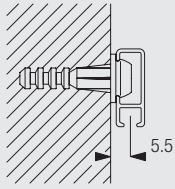

3600

Profile, Bending and Specification Information

Standard radius 200mm

Fitting Information

Bracket 3606 fixing points

Fix invisible snap fastener brackets approx. every 30 - 50cm.

Click on and off snap fastener 3606.

Hanging up of picture with Set 3600

Click-in hooks 3663 as shown on the picture.

A: Fixing cords with hooks 3663
 B and C: Fixing cords by using existing frame hangers
 Adjust and fix cord by turning the plastic screw.

Fitting Options

Direct to wall fixing of snap fastener bracket 3606

Standard Accessories

Standard set

3600	Picture hanging set, containing	3634	Height adjuster	1	
		3637	Cord (ø 1.5mm)	5m	
		3663	Hook	4	

Components

1080	Profile		3604	Corner piece	
3605	End cover		3606	Snap fastener	
3634	Height adjuster		3637	Cord (ø 1.5mm)	
3657	Connecting bridge		3663	Hook	

Useful Measurements

3657	Connecting bridge	
------	-------------------	--