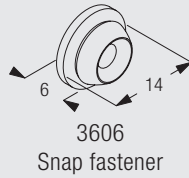

3600

Profile, Bending and Specification Information

Standard radius 200mm

Fitting Information

Bracket 3606 fixing points

Fix invisible snap fastener brackets approx. every 30 - 50cm.

Click on and off snap fastener 3606.

Hanging up of picture with Set 3600

Click-in hooks 3663 as shown on the picture.

A: Fixing cords with hooks 3663
 B and C: Fixing cords by using existing frame hangers
 Adjust and fix cord by turning the plastic screw.

Fitting Options

Direct to wall fixing of snap fastener bracket 3606

Standard Accessories

Standard set

3600	Picture hanging set, containing	3634	Height adjuster	1	
		3637	Cord (ø 1.5mm)	5m	
		3663	Hook	4	

Components

1080	Profile		3604	Corner piece	
3605	End cover		3606	Snap fastener	
3634	Height adjuster		3637	Cord (ø 1.5mm)	
3657	Connecting bridge		3663	Hook	

Useful Measurements

3657	Connecting bridge	
------	-------------------	--