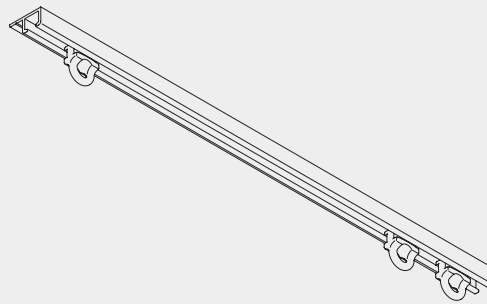

Hand Operated Curtain Track System

Silent Gliss® 1025

Product Information

- Discreet ceiling fix track ideal for mounting preferably to wood.
- Widely used for aircraft, trucks, boats, caravans.
- For light curtains and nets.
- Pre-drilled every 300mm.
- Standard colours: silver, white, bronze and gold.
- Standard profile lengths: 5m silver only, 6m all colours.
- Can be bent.

Silent Gliss 1025 curtain track, hand-drawn, anodised aluminium, complete with gliders 3533 at 16/m. and 2 stops 3016 per length, top fixed to timber (by others) at 300mm. centres with special screw 6835.Lm.