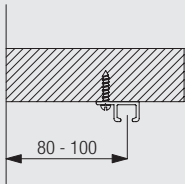

Fitting Information

Fixing points

The fixing distances are meant as a guide only: they may vary in practice depending on the surface and curtain weight.

Fitting Options

Ceiling fix to timber with single profile

Ceiling fix to timber with two or multiple profiles

The final distances may be outside of the recommendations above depending on curtain heading, make-up and any obstructions. Batten thickness depends on length of screw.