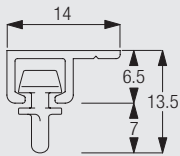

Ceiling fix to timber with two or multiple profiles

The final distances may be outside of the recommendations above depending on curtain heading, make-up and any obstructions. Batten thickness depends on length of screw.

Useful Information and Sewing Accessories

Diagram uses standard 3533/3534 glider and is measured to the inside of the glider eye. For optional gliders substitute dimensions below:
 3570 = 6.0mm
 3548 = 7.5mm