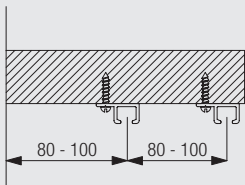

Fitting Information

Fixing points

The fixing distances are meant as a guide only: they may vary in practice depending on the surface and curtain weight.

Fitting Options

Ceiling fix to timber with single profile

Ceiling fix to timber with two or multiple profiles

The final distances may be outside of the recommendations above depending on curtain heading, make-up and any obstructions. Batten thickness depends on length of screw.