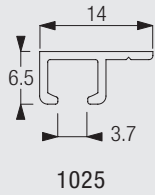

Profile, Bending and Specification Information

We recommend the standard radius for optimal operation, but the minimum possible radius is 60mm.

Specification Guide - download from Silent Gliss Extranet

Silent Gliss 1025 curtain track, hand-drawn, anodised aluminium, complete with gliders 3533 at 16/m. and 2 stops 3016 per length, top fixed to timber (by others) at 300mm. centres with special screw 6835. ....Lm.