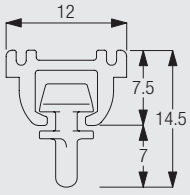

Useful Information and Sewing Accessories

Diagram uses standard 3533/3534 glider and is measured to the inside of the glider eye. For optional gliders substitute dimensions below:
 3570 = 6.0mm
 3548 = 6.5mm

3068	Loop tape		3562	Standard tape	
3571	Hook		3582	Hook	
3599	Hook				

Useful Measurements

3064 Connecting bridge

1012

Blindtrack Services
Suite A2, Kebbell House
Delta Gain
Carpenders Park
Hertfordshire
WD19 5EF
Telephone: 0871 288 4911
Fax: 0871 288 4910
www.blindtrack.co.uk