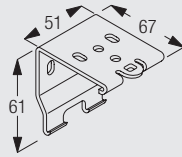

Fitting Options

Ceiling fix

0511
Universal bracket