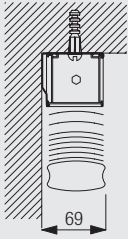

Fitting Options

Ceiling fix

0511
Universal bracket