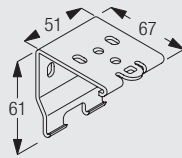

## Fitting Options

### Wall fix

0511  
Universal bracket

Please note: When fitting in a recess, a minimum gap of 90mm must be allowed.