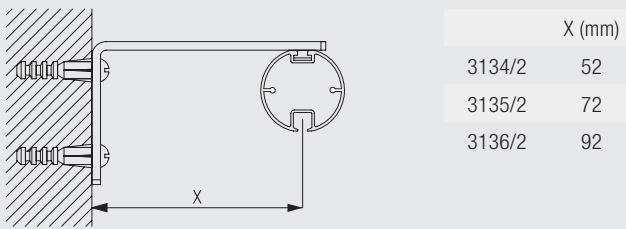

Wall fix with brackets 3134/2-3136/2