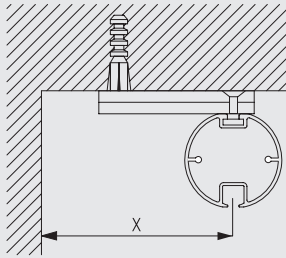

6141
Track insert

Wall fix with brackets 3134/2-3136/2

3134/2-3136/2
Extension brackets

6141
Track insert

Wall fix with ultra brackets 6133 and 6134

6133-34
Ultra brackets

6117
Track insert

Wall fix with Vela bracket

6140M

Ceiling fix with 6138P2

6138P2
Ceiling support

Min. distance from wall when using Wave XL: 220mm.

Standard Accessories

0537 Adjustable bracket

0714 End cap 50mm

6065 Twist eye endstop