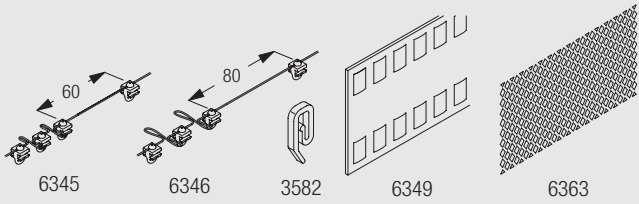

Decorative Curtain Poles

Hand Operated Curtain Pole System

Silent Gliss® 6140M Metropole 50mm

Product Information

- Hand operated system for domestic and contract applications.
- Can be bent for bay windows.
- Choice of 7 different finishes - black, white, steel grey, diva gold, silver and wood effects; mahogany and oak.
- Accessorised with matching end caps and co-ordinated or matching brackets/bracket covers.
- A selection of finials are available.
- Easy fitting to wall with adjustable brackets.
- For medium to heavy curtains.
- Suitable for use with Wave Standard and Wave XL curtain heading system.
- Profile length 6m (wood effect 5m).

How To Measure

Stack size calculation Wave XL

a = Stack depth 35cm
b = Stack size
c = Min. distance 22cm

System width		77-107	108-143	144-179	180-215	216-251	252-287	288-323	324-359	360-395
	b	21	26	31	36	41	46	51	56	61
System width		396-431	432-468	469-503	504-539	540-575	576-600			
	b	66	71	76	81	86	91			
System width		154-217	218-289	290-361	362-433	434-505	506-577	578-600		
	b	21	26	31	36	41	46	51		

(dimensions in cm)

6140M

Design Options

Finials

Finials are decorative elements that fit on at the end of the pole.

A: Without finials, endcaps 0714 matching the colour of the pole will be applied.

B: 0717 Ball End finial 125mm (available in all 0700 pole finishes).

C: 0718 Spear finial 150mm (available in all 0700 pole finishes).

All finials are made of real wood.

Wave Standard curtain heading system

Wave is an exciting new contemporary curtain heading system which allows curtains to hang in a continuous wave which is smooth, simple and elegant.