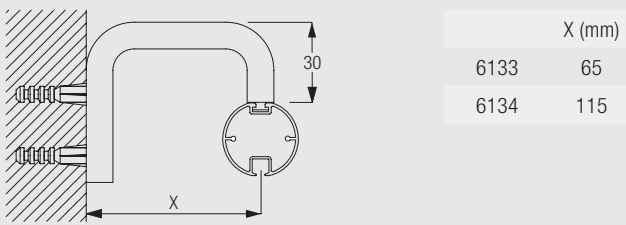

6141
Track insert

Wall fix with brackets 3134/2-3136/2

3134/2-3136/2
Extension brackets

6141
Track insert

Wall fix with ultra brackets 6133 and 6134

6133-34
Ultra brackets

6117
Track insert

Wall fix with Vela bracket

6140M

Ceiling fix with 6138P2

6138P2
Ceiling support

Min. distance from wall when using Wave XL: 220mm.

Standard Accessories

0537 Adjustable bracket

0714 End cap 50mm

6065 Twist eye endstop