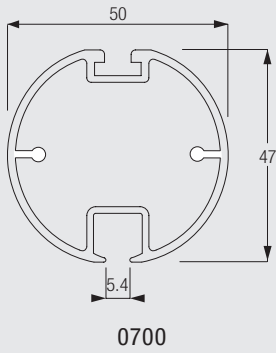

Profile and Bending Information

Note: It is important to observe the minimum bending radius for Wave XL. The system will not function with a smaller radius.

Specification Guide - download from the Silent Gliss Extranet

Silent Gliss 6140M curtain track, hand drawn, aluminium, assembled complete with gliders 6143 at 10/m and 2 endcovers 0714. Face fix with bracket 0537 each screwed to timber /plugged and screwed to block-work/concrete at 600mm centres. Finished in black, white, steel grey, diva gold, silver and wood effects honey maple or mahogany.