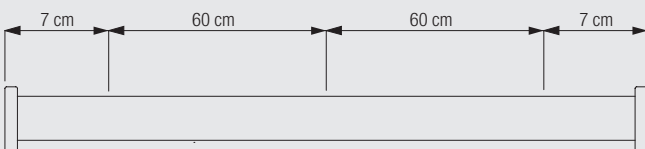

Fitting of track to bracket

Using adjustable bracket 0537.