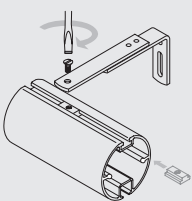

The Wave XL components are:

- 2216 Cord 0.85 mm
- 2255 Adjustable brake
- 6007 End stop
- 6349 Curtain tape
- 6363 Iron tape
- 6391 Hanger
- 6392 Heading film
- 6393 Glider
- 6395 Extension
- 6398 Clip
- 6399 Carrier for draw rod

6140M

Fitting Information

Bracket positioning when using adjustable brackets 0537

Fitting of track to bracket

Using adjustable bracket 0537.

Fitting Options

Wall fix with adjustable brackets 0537

0537
Adjustable bracket