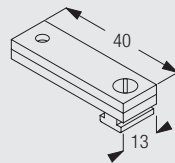

6140M

Fitting Information

Bracket positioning when using adjustable brackets 0537

Fitting of track to bracket

Using adjustable bracket 0537.

Fitting Options

Wall fix with adjustable brackets 0537

0537
Adjustable bracket

6141
Track insert

Wall fix with brackets 3134/2-3136/2

3134/2-3136/2
Extension brackets

6141
Track insert

Wall fix with ultra brackets 6133 and 6134

6133-34
Ultra brackets

6117
Track insert

Wall fix with Vela bracket

6140M

Ceiling fix with 6138P2

6138P2
Ceiling support

Min. distance from wall when using Wave XL: 220mm.

Standard Accessories

0537 Adjustable bracket

0714 End cap 50mm

6065 Twist eye endstop