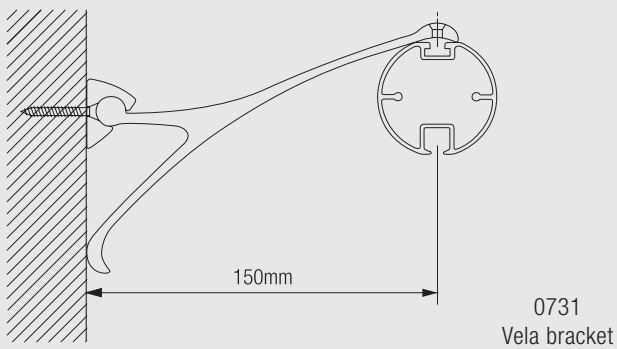

6141
Track insert

Wall fix with brackets 3134/2-3136/2

3134/2-3136/2
Extension brackets

6141
Track insert

Wall fix with ultra brackets 6133 and 6134

6133-34
Ultra brackets

6117
Track insert

Wall fix with Vela bracket

6140M

Ceiling fix with 6138P2

6138P2
Ceiling support

Min. distance from wall when using Wave XL: 220mm.

Standard Accessories

0537 Adjustable bracket

0714 End cap 50mm

6065 Twist eye endstop