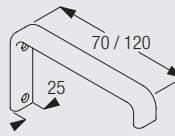

6141
Track insert

Wall fix with brackets 3134/2-3136/2

3134/2-3136/2
Extension brackets

6141
Track insert

Wall fix with ultra brackets 6133 and 6134

6133-34
Ultra brackets

6117
Track insert

Wall fix with Vela bracket

6140M

Ceiling fix with 6138P2

6138P2
Ceiling support

Min. distance from wall when using Wave XL: 220mm.

Standard Accessories

0537 Adjustable bracket

0714 End cap 50mm

6065 Twist eye endstop