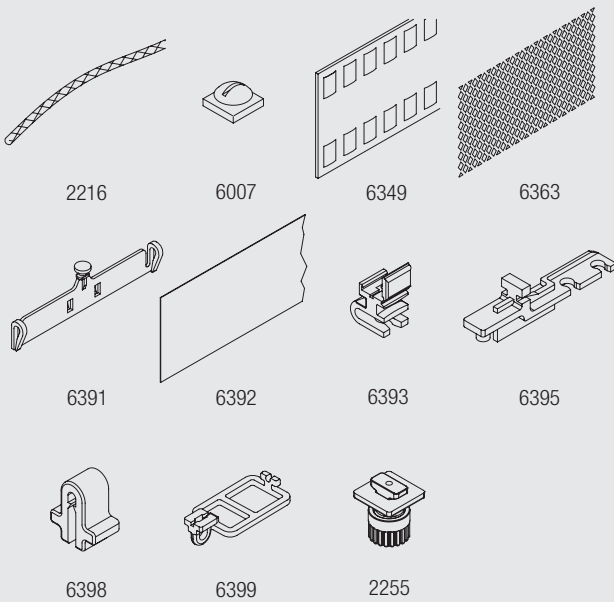

(dimensions in cm)

6140M

Design Options

Finials

Finials are decorative elements that fit on at the end of the pole.

A: Without finials, endcaps 0714 matching the colour of the pole will be applied.

B: 0717 Ball End finial 125mm (available in all 0700 pole finishes).

C: 0718 Spear finial 150mm (available in all 0700 pole finishes).

All finials are made of real wood.

Wave Standard curtain heading system

Wave is an exciting new contemporary curtain heading system which allows curtains to hang in a continuous wave which is smooth, simple and elegant.

The Wave componenets are:

- 6345 Glider cord 60mm
- 6346 Glider cord 80mm
- 3582 Hook
- 6349 Curtain tape
- 6363 Iron on hemming tape

Wave XL curtain heading system

Wave XL is especially designed for high and large application areas through generously designed waves with large cross section dimensions.