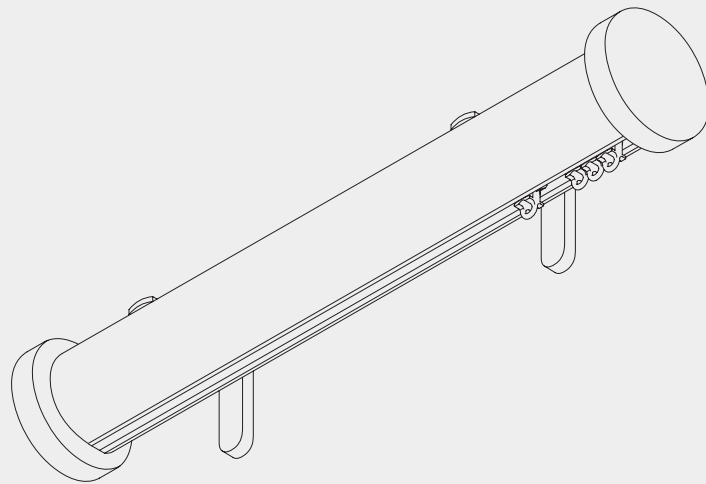

Decorative Curtain Poles

Hand Operated Curtain Pole System

Silent Gliss® 6140M Metropole 50mm

Product Information

- Hand operated system for domestic and contract applications.
- Can be bent for bay windows.
- Choice of 7 different finishes - black, white, steel grey, diva gold, silver and wood effects; mahogany and oak.
- Accessorised with matching end caps and co-ordinated or matching brackets/bracket covers.
- A selection of finials are available.
- Easy fitting to wall with adjustable brackets.
- For medium to heavy curtains.
- Suitable for use with Wave Standard and Wave XL curtain heading system.
- Profile length 6m (wood effect 5m).

6140M

Profile and Bending Information

Note: It is important to observe the minimum bending radius for Wave XL. The system will not function with a smaller radius.

Specification Guide - download from the Silent Gliss Extranet

Silent Gliss 6140M curtain track, hand drawn, aluminium, assembled complete with gliders 6143 at 10/m and 2 endcovers 0714. Face fix with bracket 0537 each screwed to timber /plugged and screwed to block-work/concrete at 600mm centres. Finished in black, white, steel grey, diva gold, silver and wood effects honey maple or mahogany.

C: 0718 Spear finial 150mm (available in all 0700 pole finishes).

All finials are made of real wood.

Wave Standard curtain heading system

Wave is an exciting new contemporary curtain heading system which allows curtains to hang in a continuous wave which is smooth, simple and elegant.