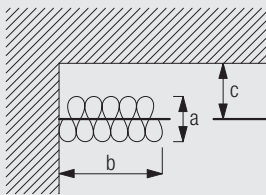

How To Measure

Stack size calculation Wave XL

a = Stack depth 35cm
b = Stack size
c = Min. distance 22cm

System width		77-107	108-143	144-179	180-215	216-251	252-287	288-323	324-359	360-395
	b	21	26	31	36	41	46	51	56	61
System width		396-431	432-468	469-503	504-539	540-575	576-600			
	b	66	71	76	81	86	91			
System width		154-217	218-289	290-361	362-433	434-505	506-577	578-600		
	b	21	26	31	36	41	46	51		

(dimensions in cm)

6140M