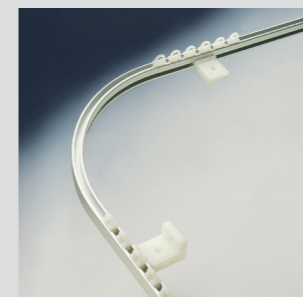

Silent Gliss 1090

Neat but remarkably strong.