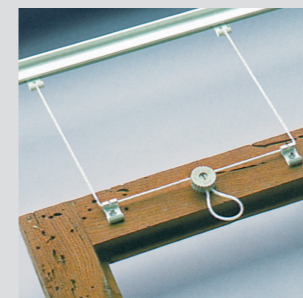

Silent Gliss 3600

Picture hanging system.